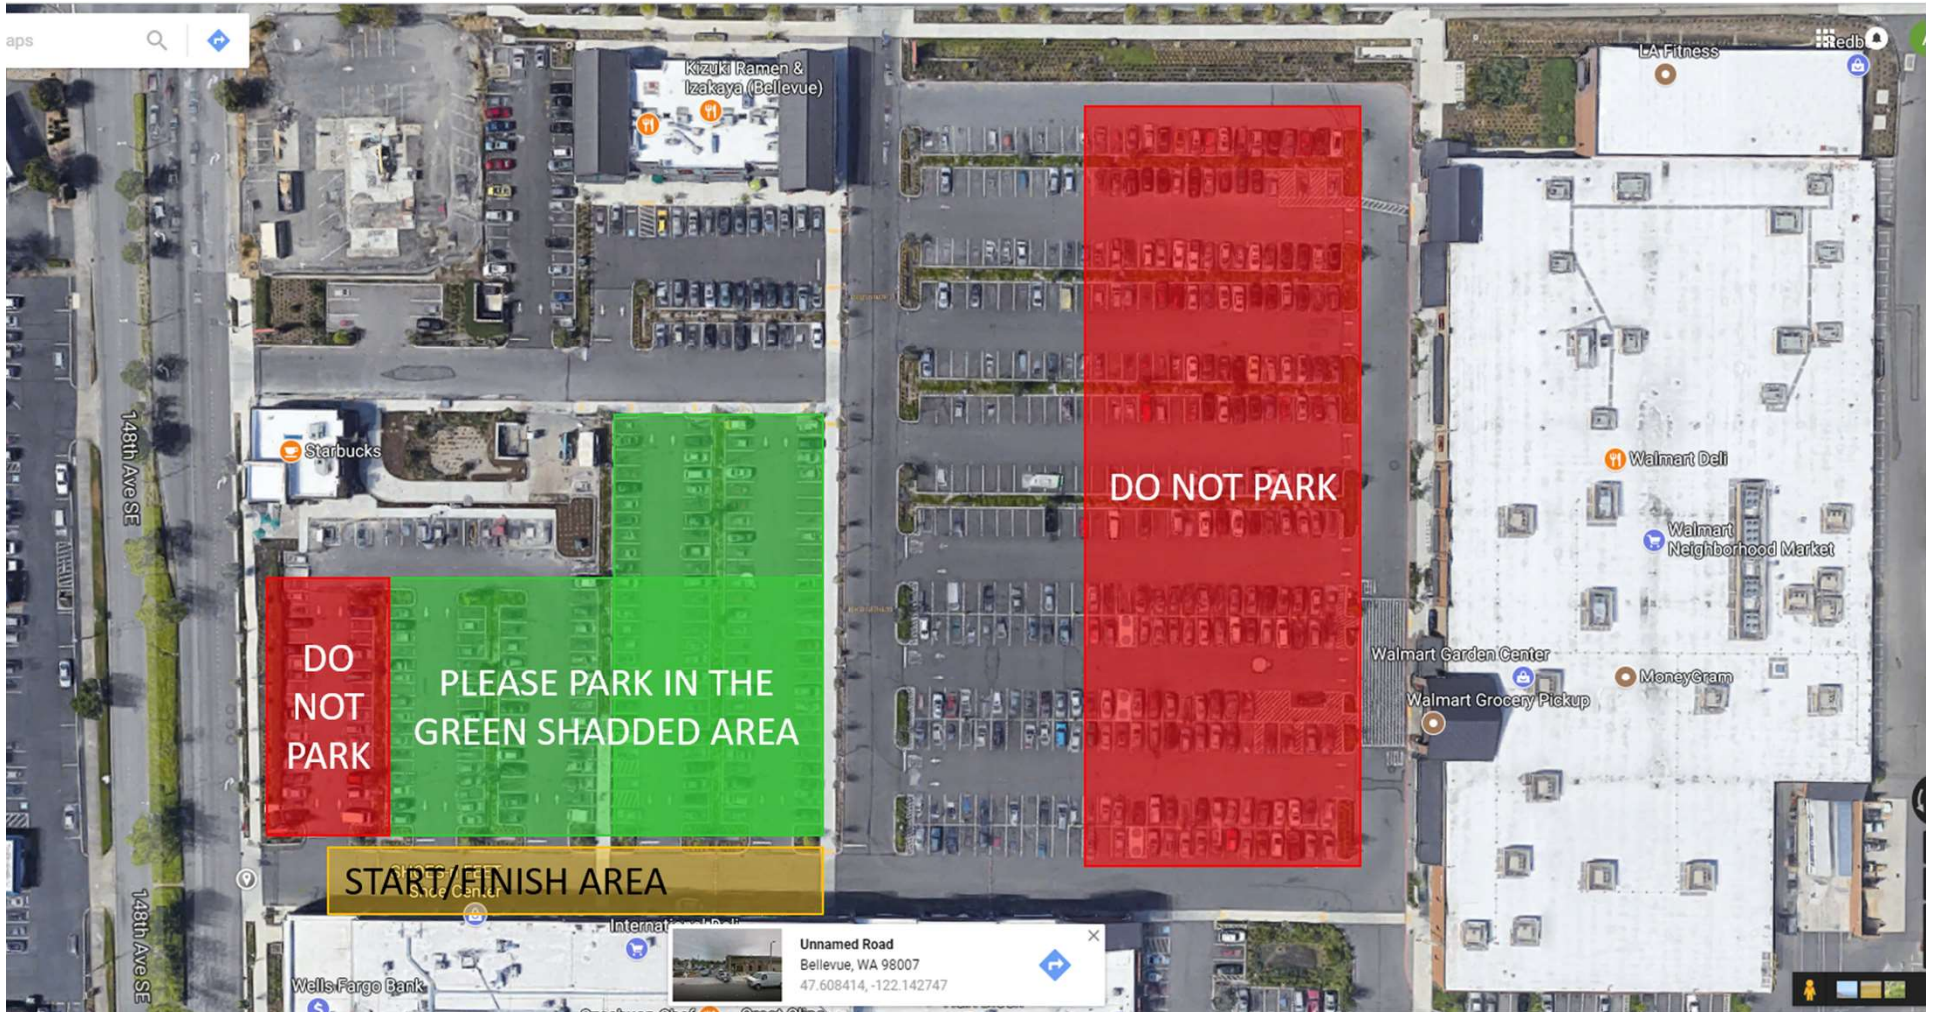

Beat the Bird 5K Parking Map

Address: 15015 Main Street, Bellevue, WA 98007

RUNNING

SHOES · n · FEET

COMFORT